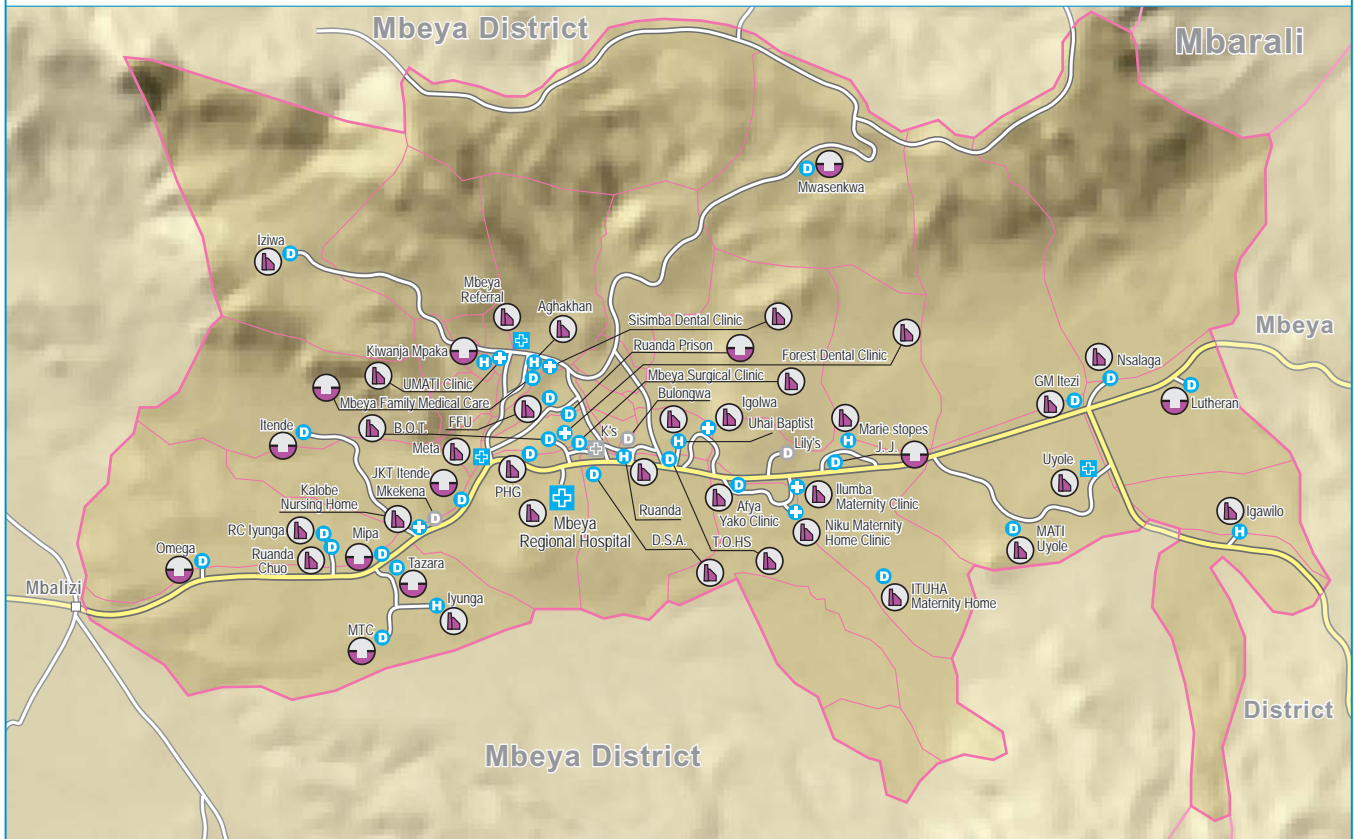

7 | Mbeya City

1:150000 0 1 2 km

Waste disposal / Utupaji taka

- Incinerator / Tanuru
- Landfill/pits / Shimo la taka

Health facilities / Vituo vya afya

- District hospital / Hospitali ya wilaya
- Other hospital / Hospitali nyinginezo
- Specialized clinic / Kliniki zenye utaalamu
- Health centre / Kituo cha afya
- Dispensary / Zahanati
- No function (under construction, closed) / Haifanyi kazi (Inajengwa, Imelungwa)
- No data (not able to interview, no answer) / Hakuna takwimu (Hakukuweza kuwahoji, Hakuna majibu)

Traffic and settlement / Aina ya barabara na Makazi

- Tarmac road / Barabara ya lami
- Rough road / Barabara isiyo na lami
- Seasonal road / Barabara za msimu
- Road under construction / Barabara inajengwa
- Town / Mji
- Village centre / Kijiji

Boundaries / Mipaka

- Region / Mkoa
- District / Wilaya
- Ward / Kata